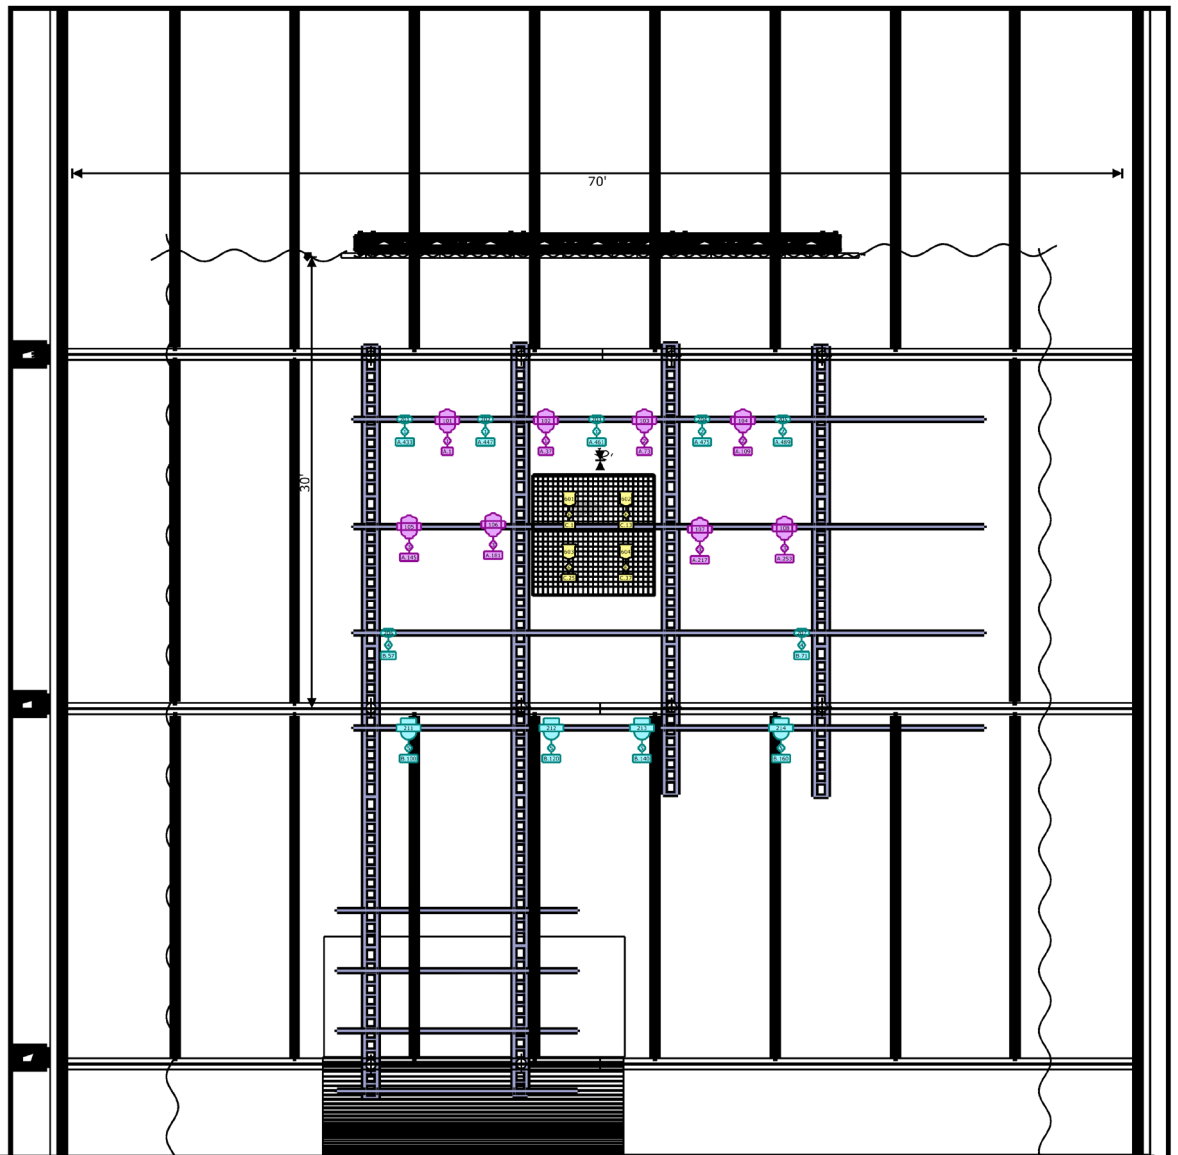

STUDIO A PLOT

Fixtures

- Duck Lights 460W LED CMY Spot (8)
- MAC Aura XB (7)
- KL Panel (4)
- Rayzor 360Z (4)

Project	Studio A	
Project location	Nightlight Studios	
Drawing author	Lee Duck	

STUDIOS