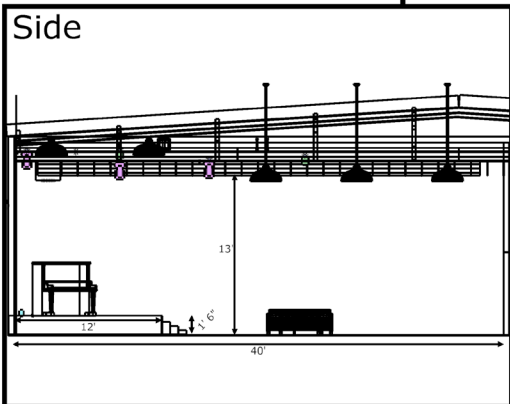

STUDIO B PLOT

Fixtures

- Rayzor 360Z (8)
- COLORband PIX-M USB (7)
- Nexus 4x1 (3)

Project Nightlight Studios		Project date	
Project location Studio B		Client	
Drawing author Lee Duck		Drawing revision v1	File name Studio B 2022 v1.c2p
		Document name	

info@nightlightstudios.com