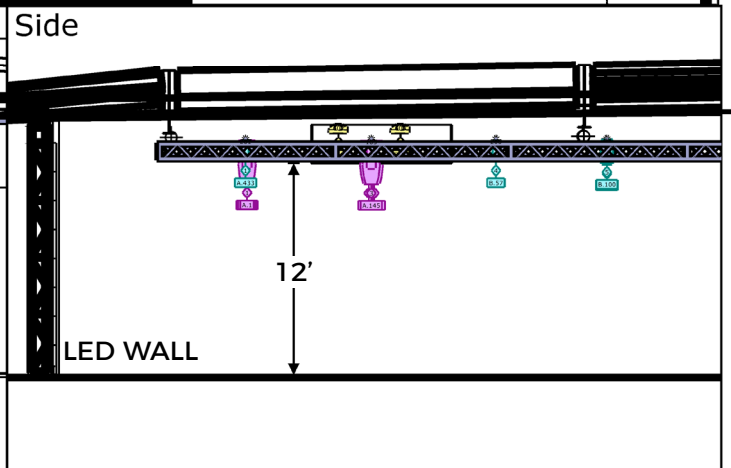

STUDIO A PLOT

Fixtures

- Duck Lights 460W LED CMY Spot (8)
- MAC Aura XB (7)
- KL Panel (4)
- Rayzor 360Z (4)

Project	Studio A	
Project location	Nightlight Studios	
Drawing author	Lee Duck	

STUDIOS