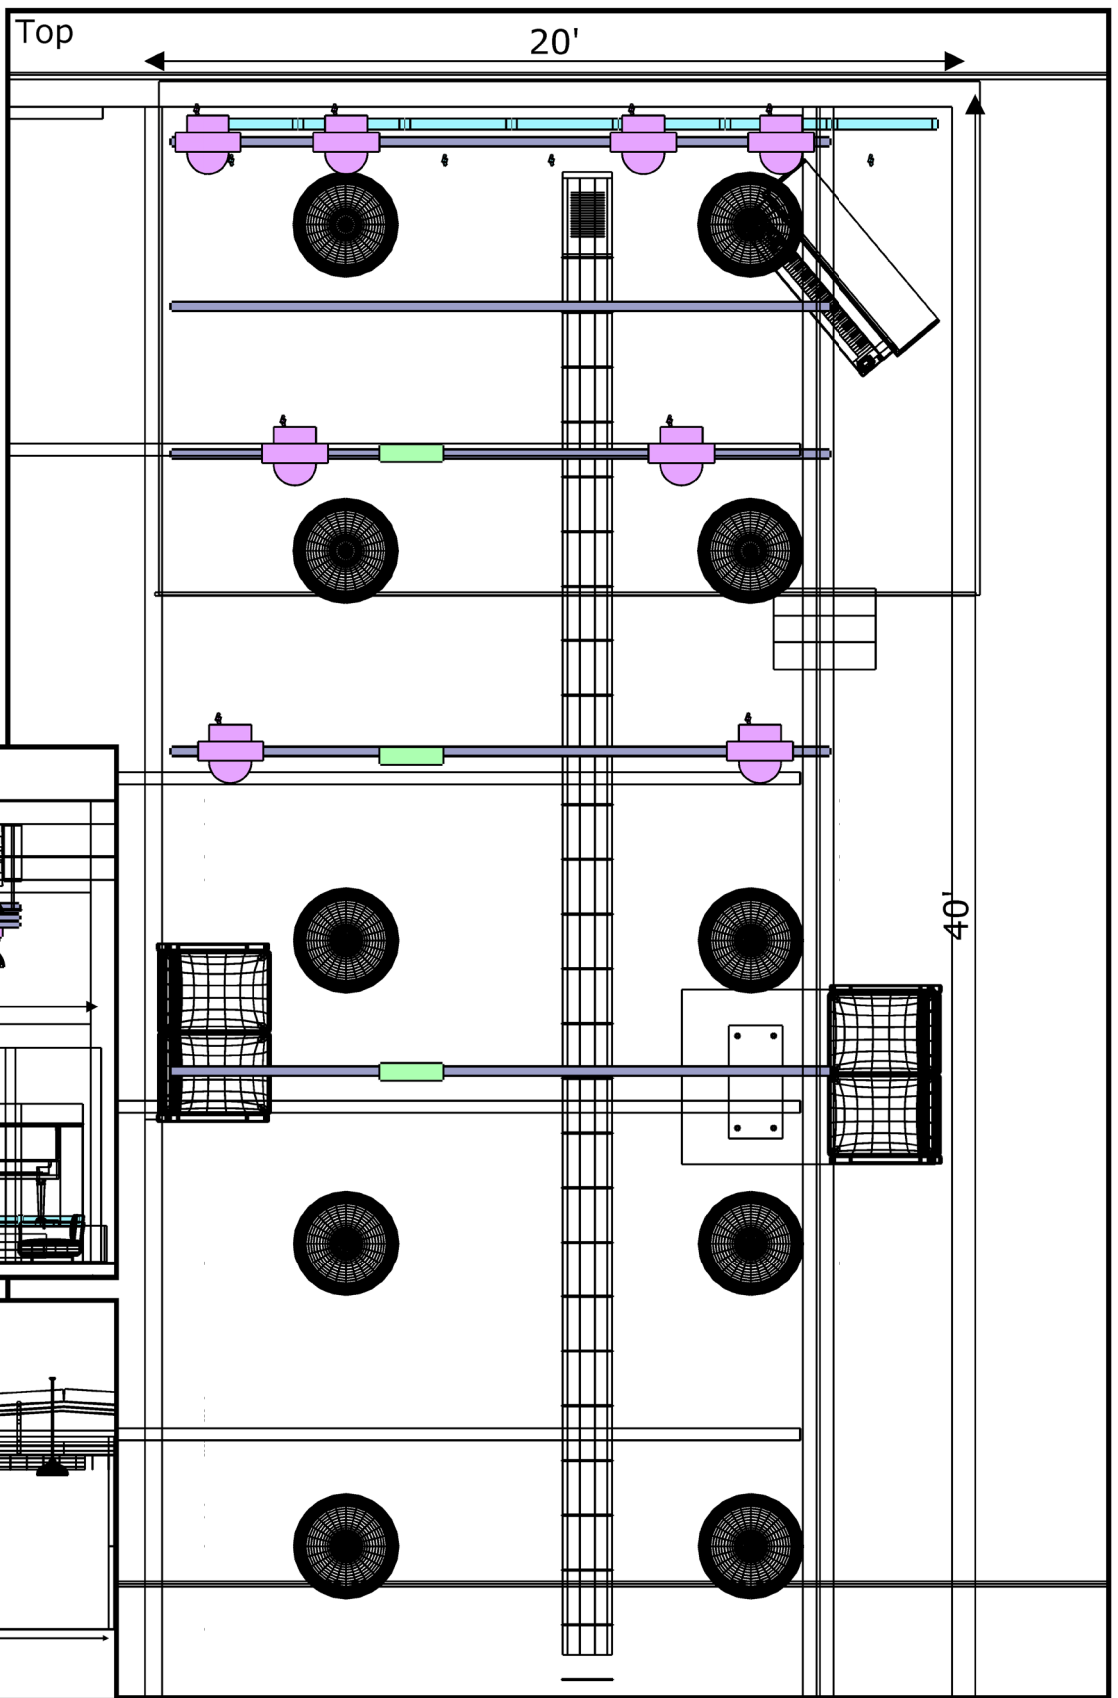

STUDIO B PLOT

Fixtures

- Rayzor 360Z (8)
- COLORband PIX-M USB (7)
- Nexus 4x1 (3)

Project Nightlight Studios		Project date	
Project location Studio B		Client	
Drawing author Lee Duck		Drawing revision v1	File name Studio B 2022 v1.c2p
		Document name	

info@nightlightstudios.com