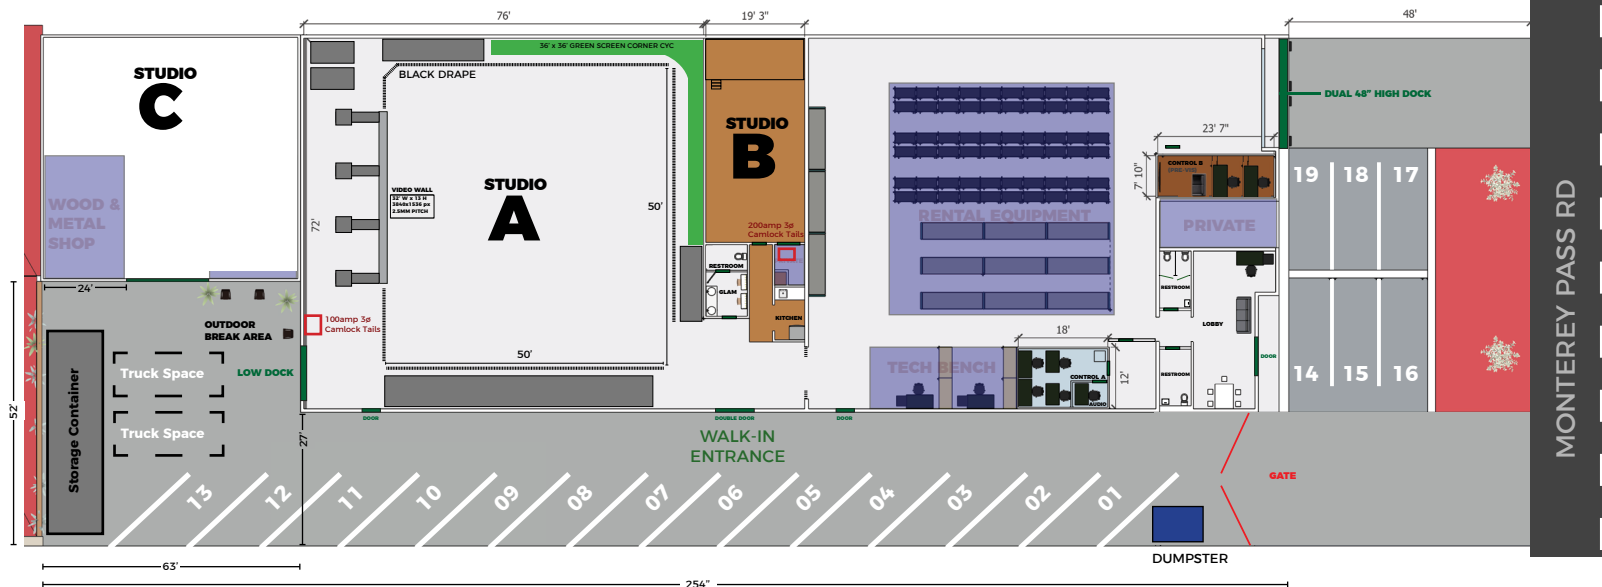

TRASH

Dumpster access $125
Additional fills $100 each

info@nightlightstudios.com