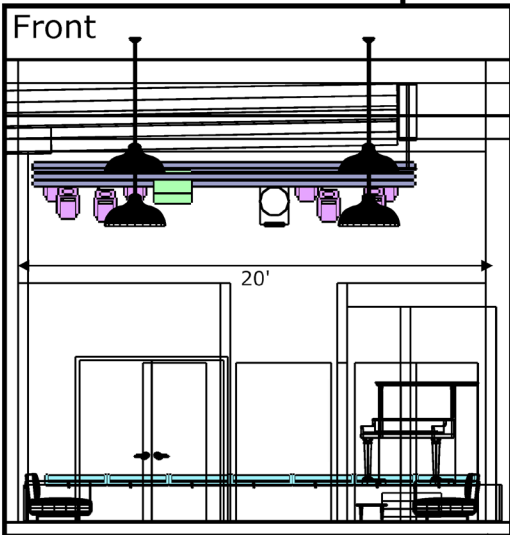

STUDIO B PLOT

Fixtures

- Rayzor 360Z (8)
- COLORband PIX-M USB (7)
- Nexus 4x1 (3)

Project Nightlight Studios		Project date	
Project location Studio B		Client	
Drawing author Lee Duck		Drawing revision v1	File name Studio B 2022 v1.c2p
		Document name	

info@nightlightstudios.com