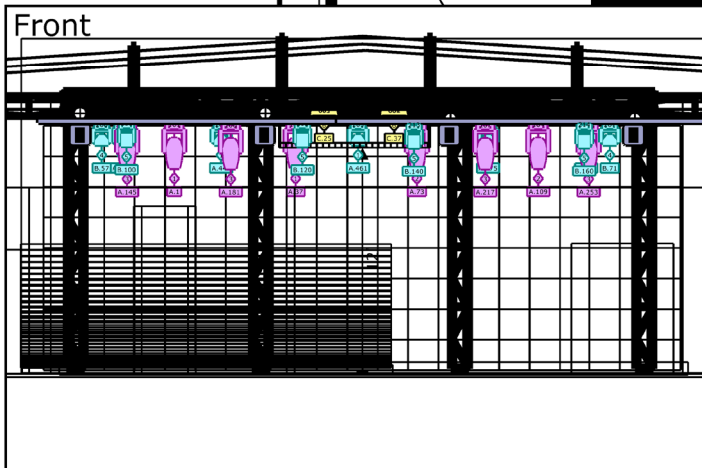

STUDIO A PLOT

Fixtures

- Duck Lights 460W LED CMY Spot (8)
- MAC Aura XB (7)
- KL Panel (4)
- Rayzor 360Z (4)

Project	Studio A	 NIGHTLIGHT STUDIOS
Project location	Nightlight Studios	
Drawing author	Lee Duck