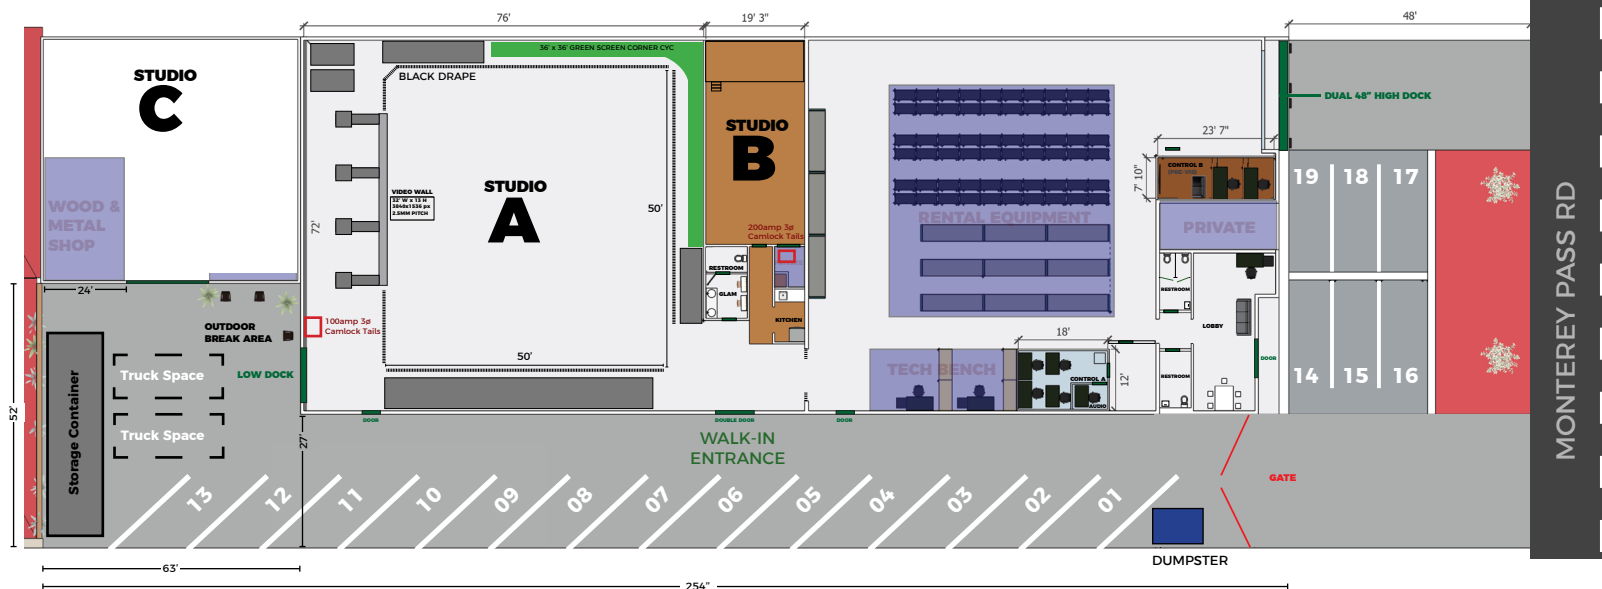

info@nightlightstudios.com

STUDIO A

INFO

Black-Box Theater with large flat LED video screen, corner green screen cyc, and moving light grid.

2x 5-ton AC & Heating

DIMENSIONS

Room: 72' Wide x 76' Deep
Stage: 55' Wide x 30' Deep

Max Ceiling Height: 16'
Trim Height: 12'

Green Screen: 36' x 36' Corner Cyclorama
Roll-out green-screen floor
(Available with advanced request.)

HOUSE LIGHTING

11x Martin MAC Aura XB Wash
8x Duck Lights 460W CMY LED Spot
1x Hazer

8' x 8' Top Light
+ Egg Crate
+ 4x Elation KL Panel RGBWLC

grandMA2 Showfiles Available [HERE](#)

HOUSE VIDEO

32' W x 13' H Video Wall
3840 x 1536 Resolution
2.5mm Pixel Pitch (Christie LED025-M)
5000 nits